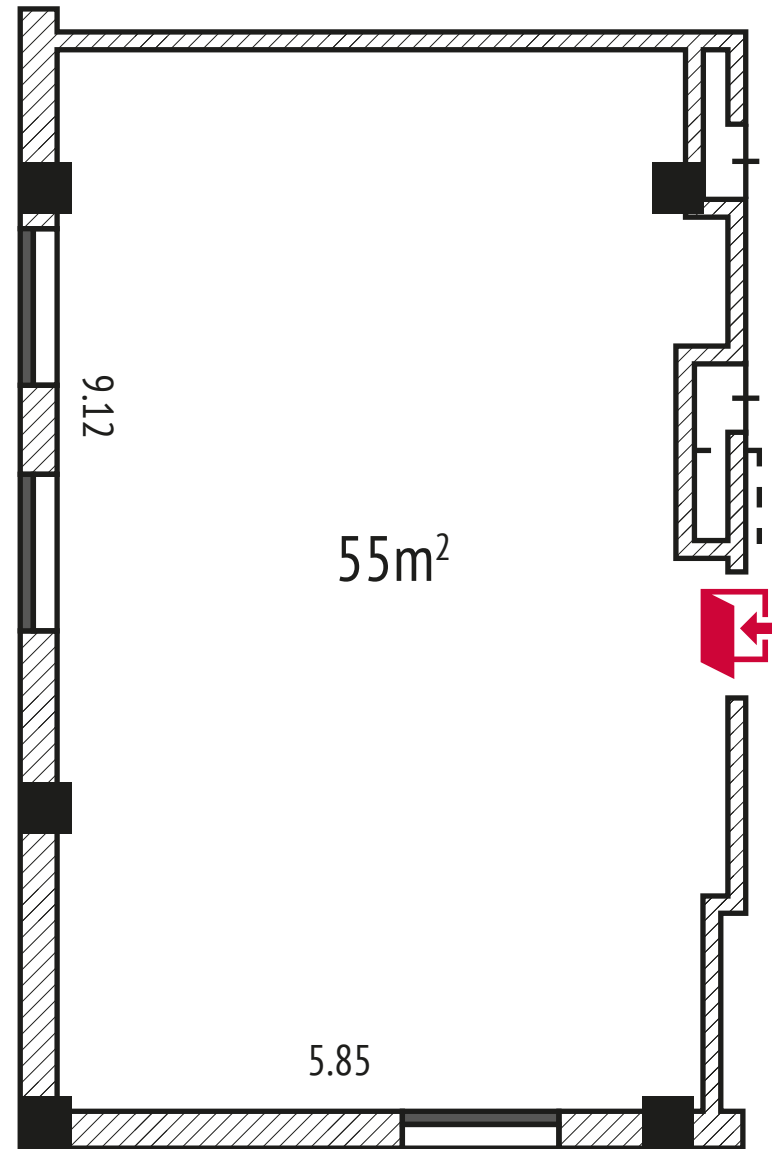

YOU DO YOUR THING. LEAVE THE REST TO US.®

Nomad Ballroom

285m²
Ballroom area

56m²
Foyer Area

4.35m
Ceiling Height

Set-up styles:

Theatre
320 guests (full section)
160 guests (half section)

Classroom
120 guests (full section)
50 guests (half section)

Eureka 2

67m²
Room area

3m
Ceiling Height

Set-up styles:

Theatre
65 guests

Classroom
24 guests

U-shape
16 guests

Boardroom
18 guests

Eureka 3

55m²
Room area

3m
Ceiling Height

Set-up styles:

Theatre
65 guests

Classroom
24 guests

U-shape
16 guests

Boardroom
18 guests

Eureka 4

34m²
Room area

3m
Ceiling Height

Set-up styles:

Theatre
25 guests

Classroom
15 guests

U-shape
10 guests

Boardroom
12 guests