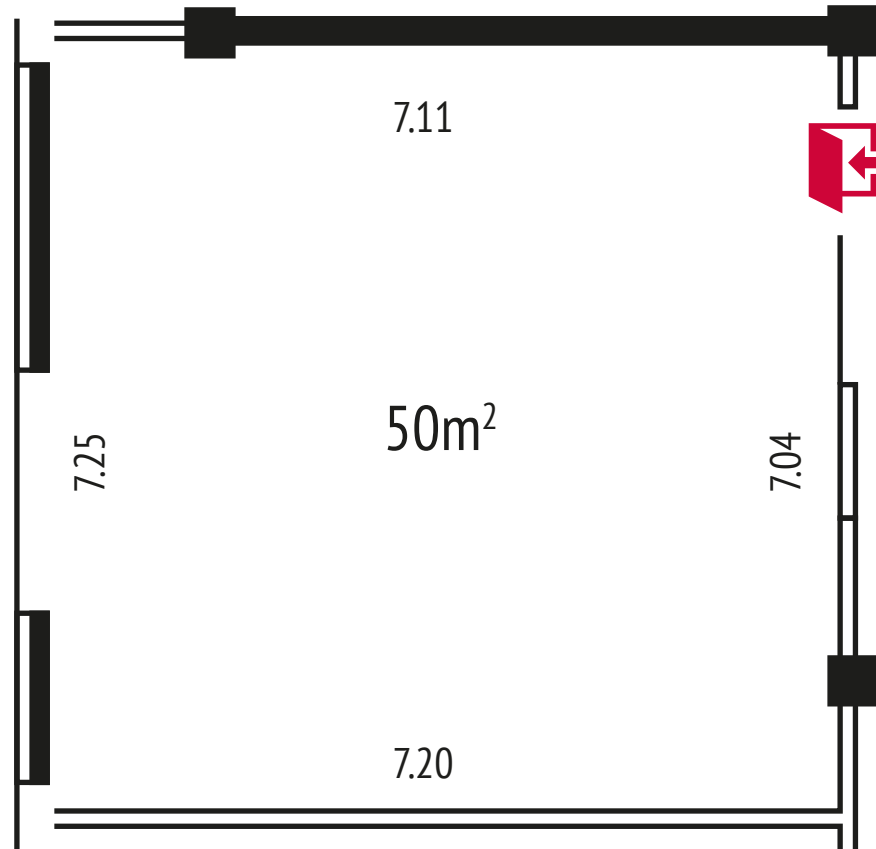

Eureka 5

43m²
Room area

3m
Ceiling Height

Set-up styles:

Theatre
22 guests

Classroom
15 guests

U-shape
10 guests

Boardroom
12 guests

Eureka 6

50m²
Room area

3m
Ceiling Height

Set-up styles:

Theatre
40 guests

Classroom
20 guests

U-shape
16 guests

Boardroom
18 guests

Banquet
10 guests

84m²
Room area

3m
Ceiling Height

Set-up styles:

Theatre
70 guests

Classroom
30 guests

U-shape
25 guests

Boardroom
28 guests

Eureka conference rooms (1-4) & Foyer

254m²
Total area

3m
Ceiling Height

“Agora” Bar

120m²
Bar area

34m²
VIP Room

4.35m
Ceiling Height

Set-up styles: