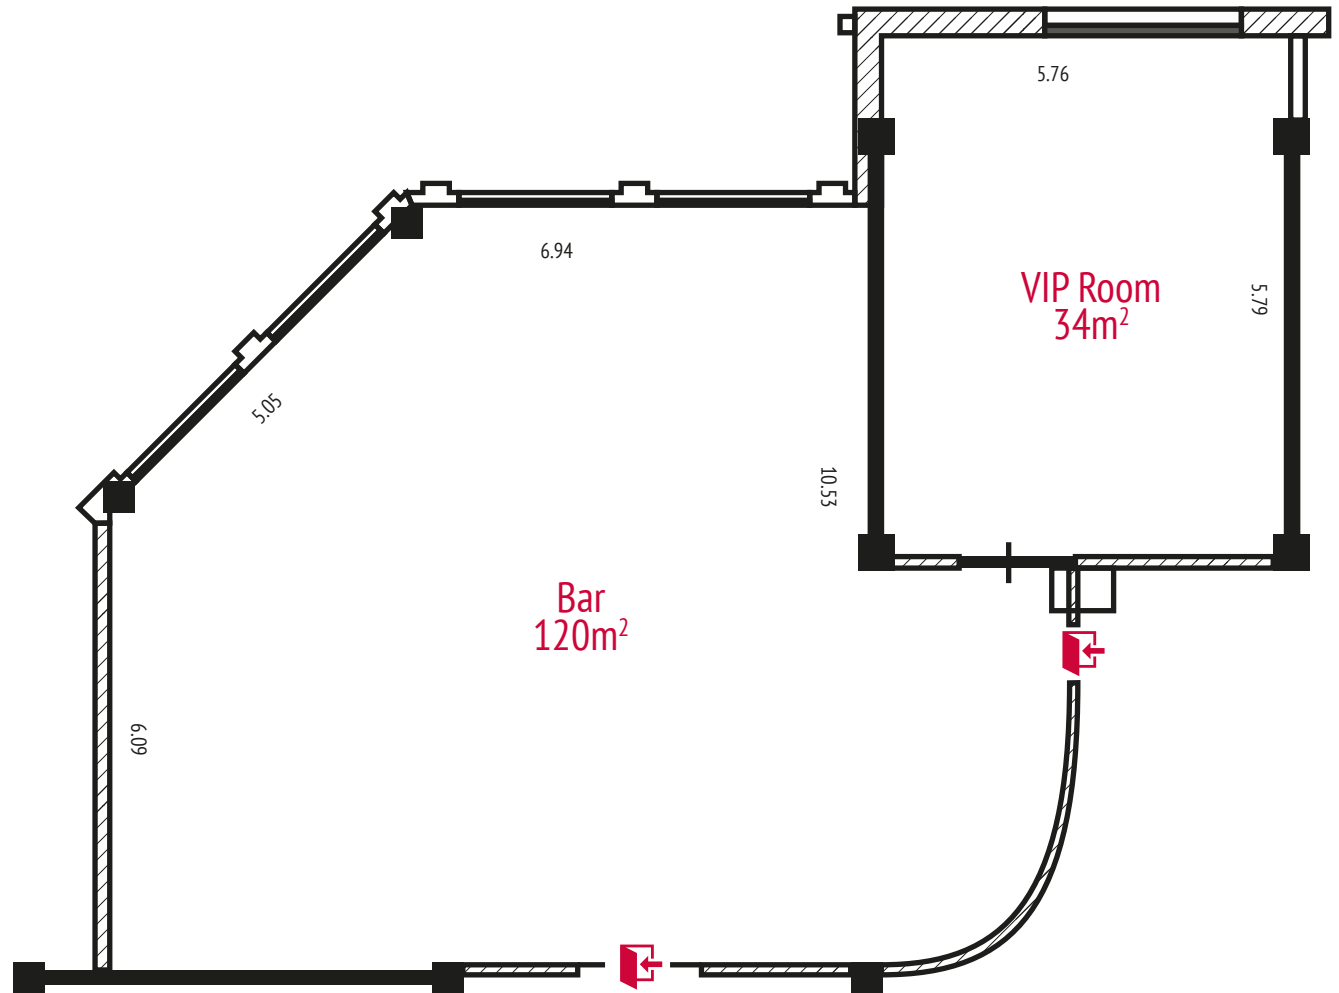

U-shape
100 guests (full section)
50 guests (half section)

Boardroom
110 guests (full section)
40 guests (half section)

Cocktail
400 guests (full section)
150 guests (half section)

Banquet
180 guests (full section)
No option of half section

Banquet
10 guests

84m²
Room area

3m
Ceiling Height

Set-up styles:

Theatre
70 guests

Classroom
30 guests

U-shape
25 guests

Boardroom
28 guests

Eureka conference rooms (1-4) & Foyer

254m²
Total area

3m
Ceiling Height

“Agora” Bar

120m²
Bar area

34m²
VIP Room

4.35m
Ceiling Height

Set-up styles:

Classroom

40 guests

Cocktail

60 guests

Theatre

50 guests (full section)

“Jasmine” restaurant

80m²
Room area