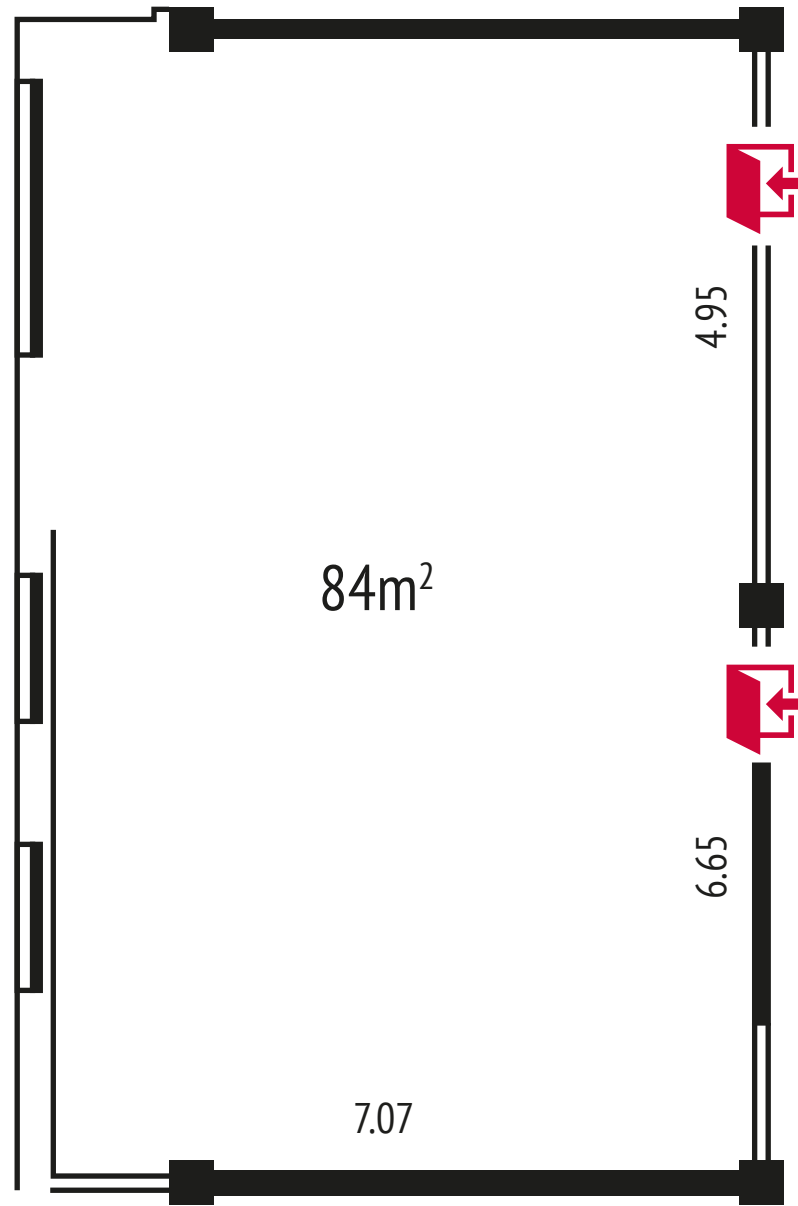

YOU DO YOUR THING. LEAVE THE REST TO US.®

Nomad Ballroom

285m²
Ballroom area

56m²
Foyer Area

4.35m
Ceiling Height

Set-up styles:

Theatre
320 guests (full section)
160 guests (half section)

Classroom
120 guests (full section)
50 guests (half section)

Eureka 6

50m²
Room area

3m
Ceiling Height

Set-up styles:

Theatre
40 guests

Classroom
20 guests

U-shape
16 guests

Boardroom
18 guests

Banquet
10 guests

84m²
Room area

3m
Ceiling Height

Set-up styles:

Theatre
70 guests

Classroom
30 guests

U-shape
25 guests

Boardroom
28 guests

Eureka conference rooms (1-4) & Foyer

254m²
Total area

3m
Ceiling Height

“Agora” Bar

120m²
Bar area

34m²
VIP Room

4.35m
Ceiling Height

Set-up styles: