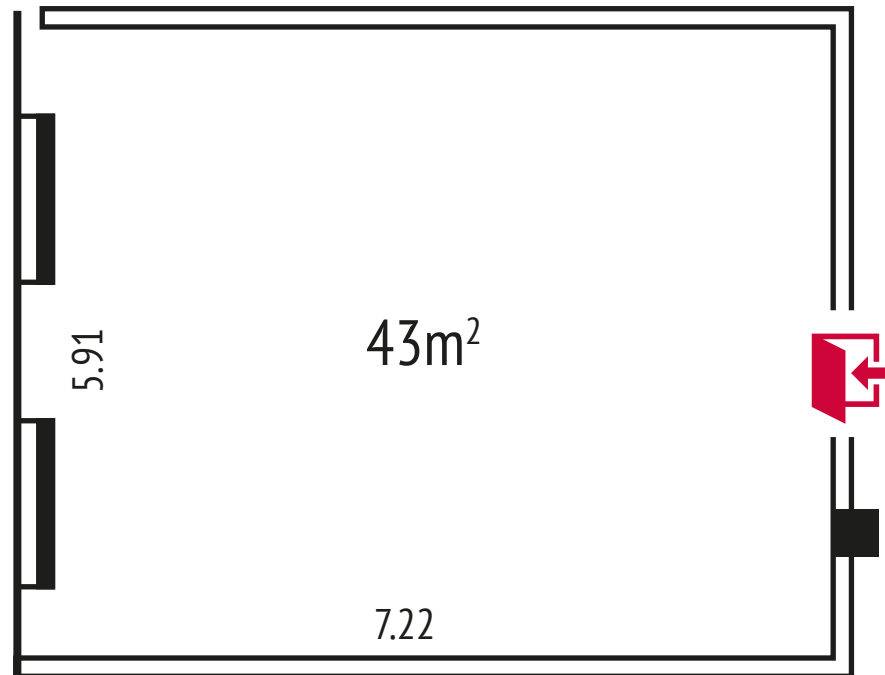

Eureka 4

34m²
Room area

3m
Ceiling Height

Set-up styles:

Theatre
25 guests

Classroom
15 guests

U-shape
10 guests

Boardroom
12 guests

Eureka 5

43m²
Room area

3m
Ceiling Height

Set-up styles:

Theatre
22 guests

Classroom
15 guests

U-shape
10 guests

Boardroom
12 guests

Eureka 6

50m²
Room area

3m
Ceiling Height

Set-up styles:

Theatre
40 guests

Classroom
20 guests

U-shape
16 guests

Boardroom
18 guests

Eureka conference rooms (1-4) & Foyer

254m²
Total area

3m
Ceiling Height

“Agora” Bar

120m²
Bar area

34m²
VIP Room

4.35m
Ceiling Height

Set-up styles: