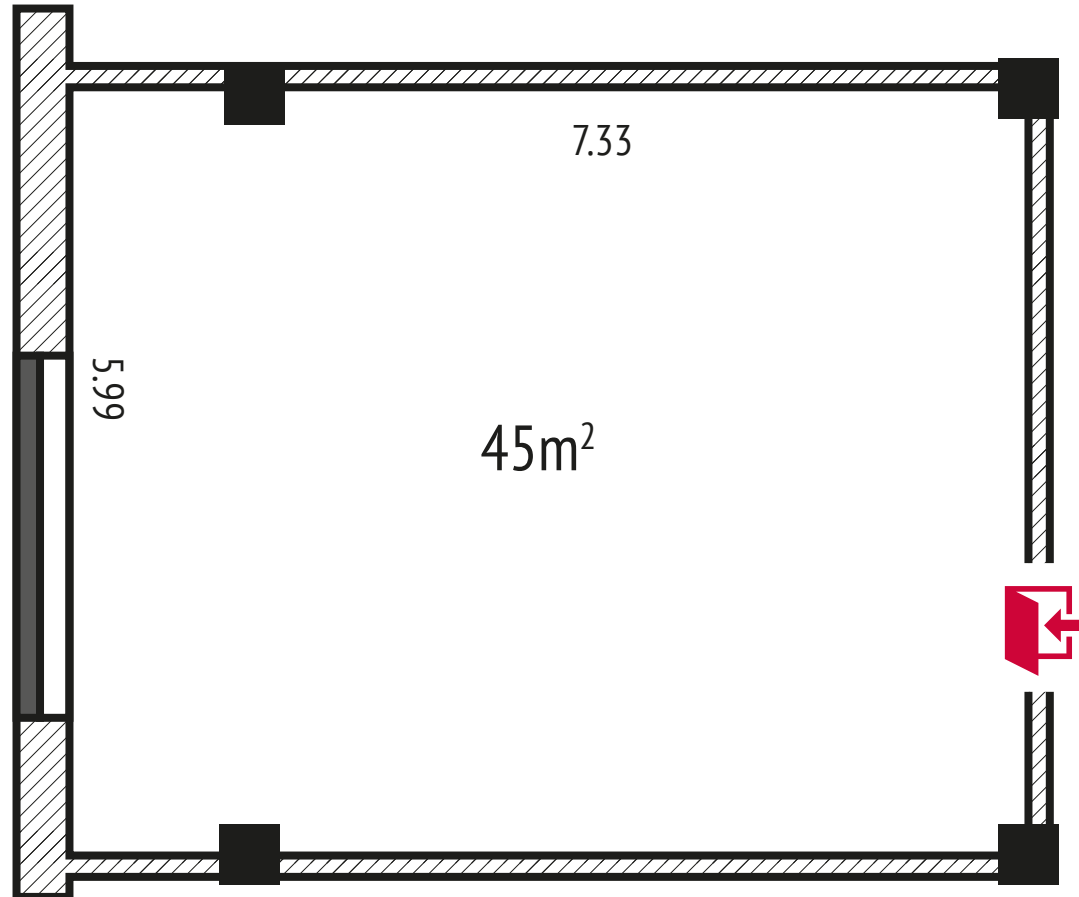

YOU DO YOUR THING. LEAVE THE REST TO US.®

Nomad Ballroom

285m²
Ballroom area

56m²
Foyer Area

4.35m
Ceiling Height

Set-up styles:

Theatre
320 guests (full section)
160 guests (half section)

Classroom
120 guests (full section)
50 guests (half section)

Eureka 1

45m²
Room area

3m
Ceiling Height

Set-up styles:

Theatre
25 guests

Classroom
15 guests

U-shape
10 guests

Boardroom
12 guests

Eureka 2

67m²
Room area

3m
Ceiling Height

Set-up styles:

Theatre
65 guests

Classroom
24 guests

U-shape
16 guests

Boardroom
18 guests

Eureka conference rooms (1-4) & Foyer

254m²
Total area

3m
Ceiling Height

“Agora” Bar

120m²
Bar area

34m²
VIP Room

4.35m
Ceiling Height

Set-up styles: