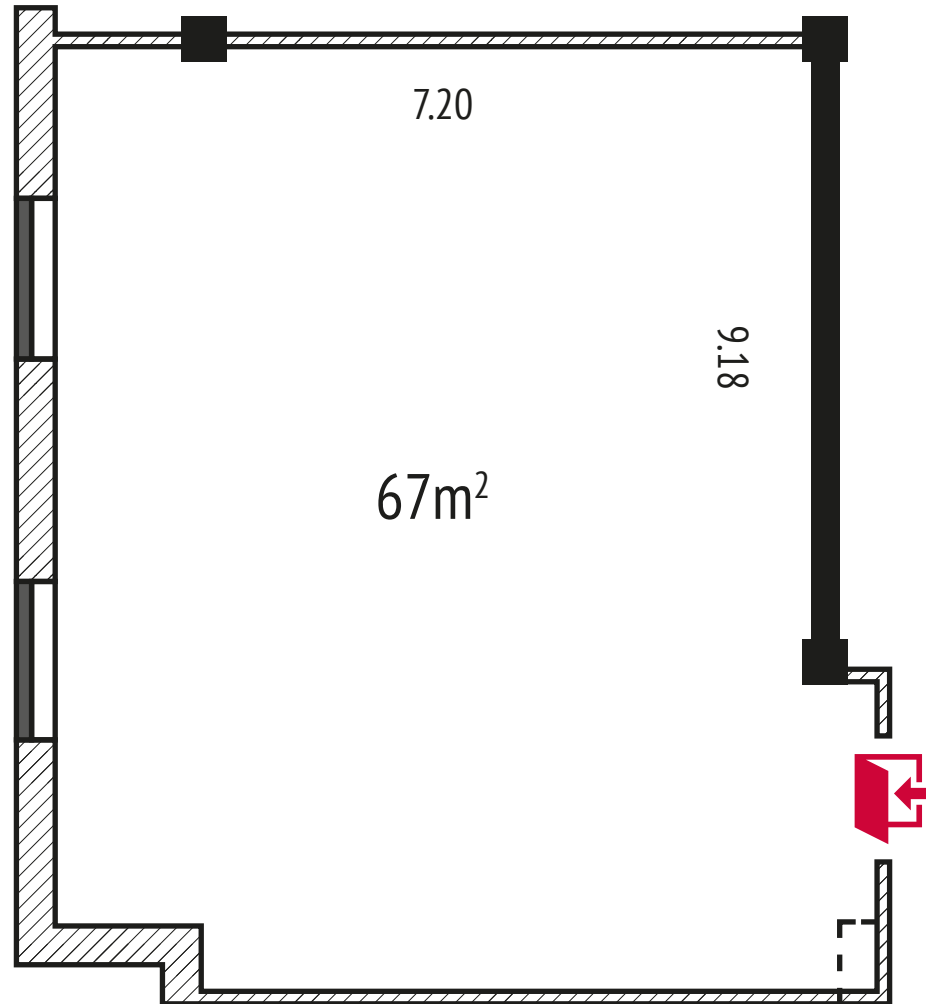

YOU DO YOUR THING. LEAVE THE REST TO US.®

Nomad Ballroom

285m²
Ballroom area

56m²
Foyer Area

4.35m
Ceiling Height

Set-up styles:

Theatre
320 guests (full section)
160 guests (half section)

Classroom
120 guests (full section)
50 guests (half section)

Eureka 1

45m²
Room area

3m
Ceiling Height

Set-up styles:

Theatre
25 guests

Classroom
15 guests

U-shape
10 guests

Boardroom
12 guests

Eureka 2

67m²
Room area

3m
Ceiling Height

Set-up styles:

Theatre
65 guests

Classroom
24 guests

U-shape
16 guests

Boardroom
18 guests

Eureka 3

55m²
Room area

3m
Ceiling Height

Set-up styles:

Theatre
65 guests

Classroom
24 guests

U-shape
16 guests

Boardroom
18 guests