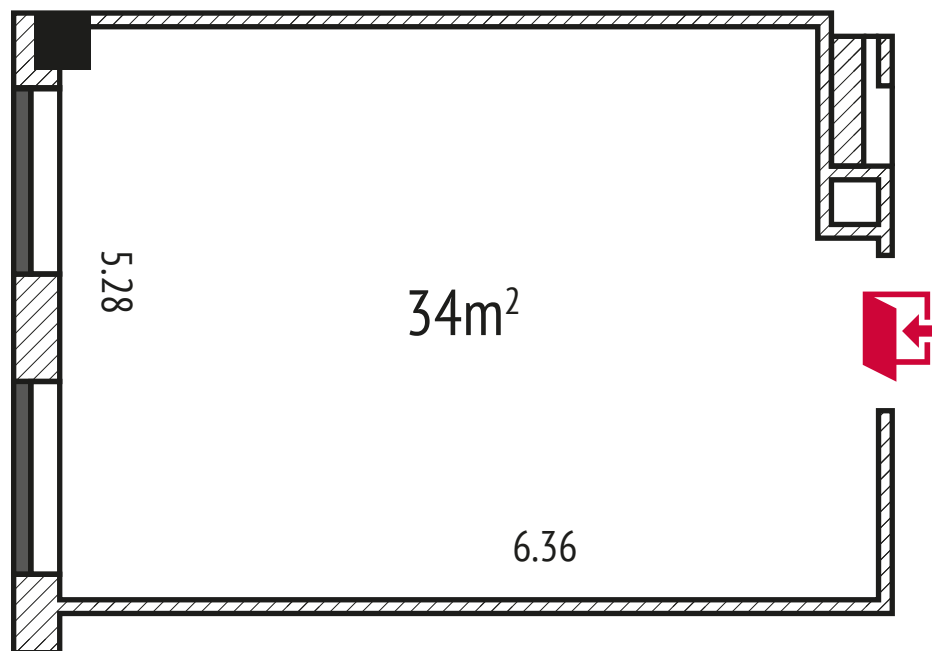

Eureka 3

55m²
Room area

3m
Ceiling Height

Set-up styles:

Theatre
65 guests

Classroom
24 guests

U-shape
16 guests

Boardroom
18 guests

Eureka 4

34m²
Room area

3m
Ceiling Height

Set-up styles:

Theatre
25 guests

Classroom
15 guests

U-shape
10 guests

Boardroom
12 guests

Eureka 5

43m²
Room area

3m
Ceiling Height

Set-up styles:

Theatre
22 guests

Classroom
15 guests

U-shape
10 guests

Boardroom
12 guests

Eureka 6

50m²
Room area

3m
Ceiling Height

Set-up styles:

Theatre
40 guests

Classroom
20 guests

U-shape
16 guests

Boardroom
18 guests