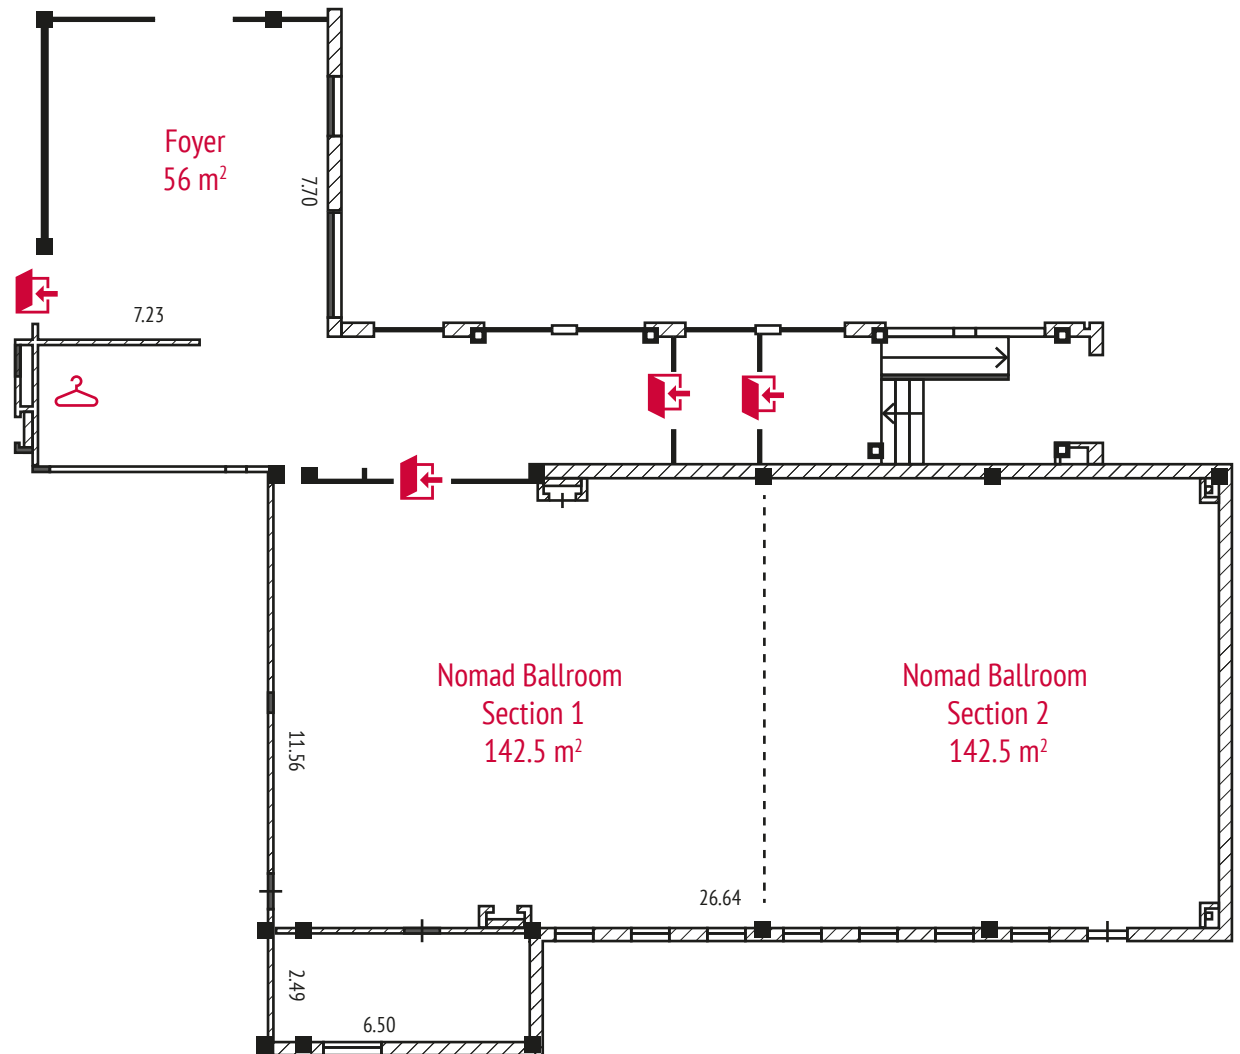

YOU DO YOUR THING. LEAVE THE REST TO US.®

Nomad Ballroom

285m²
Ballroom area

56m²
Foyer Area

4.35m
Ceiling Height

Set-up styles:

Theatre
320 guests (full section)
160 guests (half section)

Classroom
120 guests (full section)
50 guests (half section)

U-shape
100 guests (full section)
50 guests (half section)

Boardroom
110 guests (full section)
40 guests (half section)

Cocktail
400 guests (full section)
150 guests (half section)

Banquet
180 guests (full section)
No option of half section

Eureka 1

45m²
Room area

3m
Ceiling Height

Set-up styles:

Theatre
25 guests

Classroom
15 guests

U-shape
10 guests

Boardroom
12 guests

Eureka 2

67m²
Room area

3m
Ceiling Height

Set-up styles:

Theatre
65 guests

Classroom
24 guests

U-shape
16 guests

Boardroom
18 guests