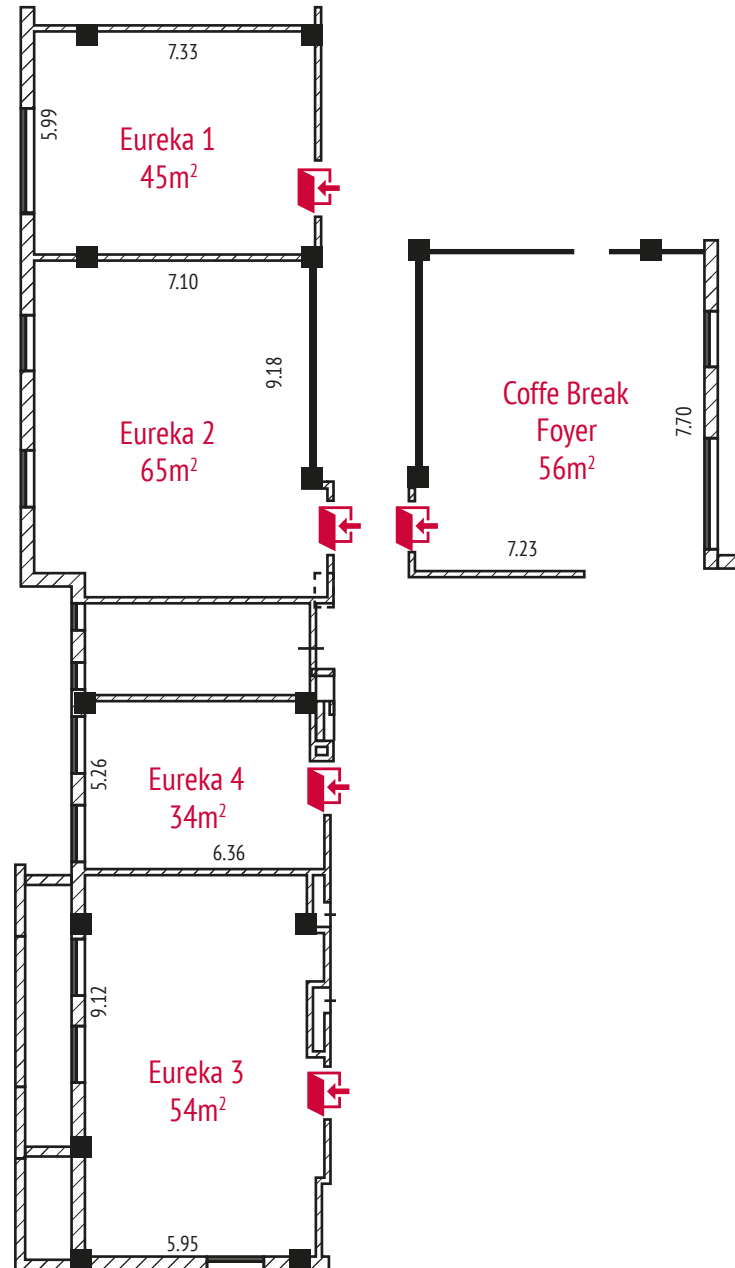

YOU DO YOUR THING. LEAVE THE REST TO US.®

Nomad Ballroom

285m²
Ballroom area

56m²
Foyer Area

4.35m
Ceiling Height

Set-up styles:

Theatre
320 guests (full section)
160 guests (half section)

Classroom
120 guests (full section)
50 guests (half section)

Eureka 6

50m²
Room area

3m
Ceiling Height

Set-up styles:

Theatre
40 guests

Classroom
20 guests

U-shape
16 guests

Boardroom
18 guests

Banquet
10 guests

84m²
Room area

3m
Ceiling Height

Set-up styles:

Theatre
70 guests

Classroom
30 guests

U-shape
25 guests

Boardroom
28 guests

Eureka conference rooms (1-4) & Foyer

254m²
Total area

3m
Ceiling Height

“Agora” Bar

120m²
Bar area

34m²
VIP Room

4.35m
Ceiling Height

Set-up styles: