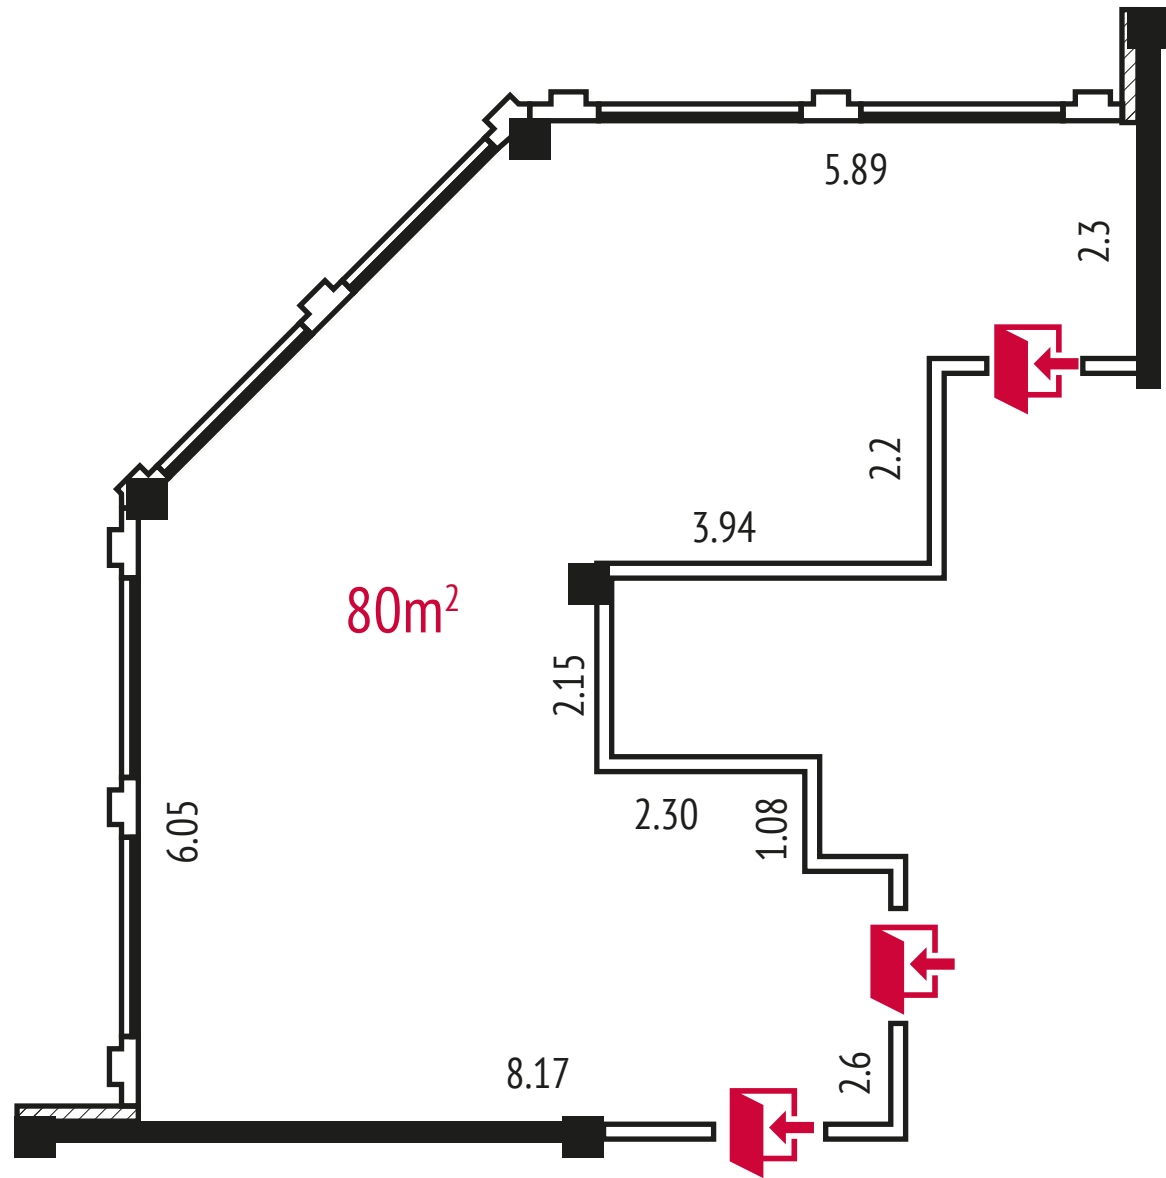

Eureka 6

50m²
Room area

3m
Ceiling Height

Set-up styles:

Theatre
40 guests

Classroom
20 guests

U-shape
16 guests

Boardroom
18 guests

Eureka conference rooms (1-4) & Foyer

254m²
Total area

3m
Ceiling Height

“Agora” Bar

120m²
Bar area

34m²
VIP Room

4.35m
Ceiling Height

Set-up styles:

Classroom

40 guests

Cocktail

60 guests

Theatre

50 guests (full section)

“Jasmine” restaurant

80m²
Room area

3m
Ceiling Height

Set-up styles:

Theatre
30 guests

U-shape
15 guests

For notes:

RAMADA®
ALMATY

RAMADA.

T: +7 727 344 99 99
F: +7 727 345 01 57